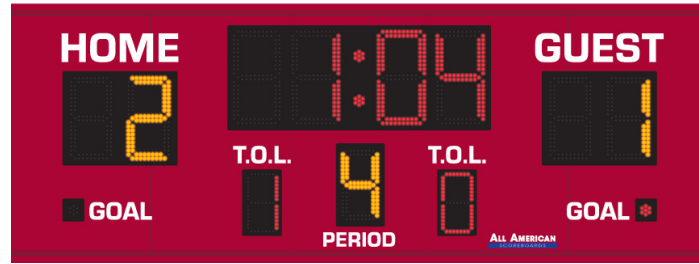

PRODUCT SPECIFICATIONS
HK9101 OPTIONS

HK9101TOL

10" Red Time Outs Left (TOL) digits.